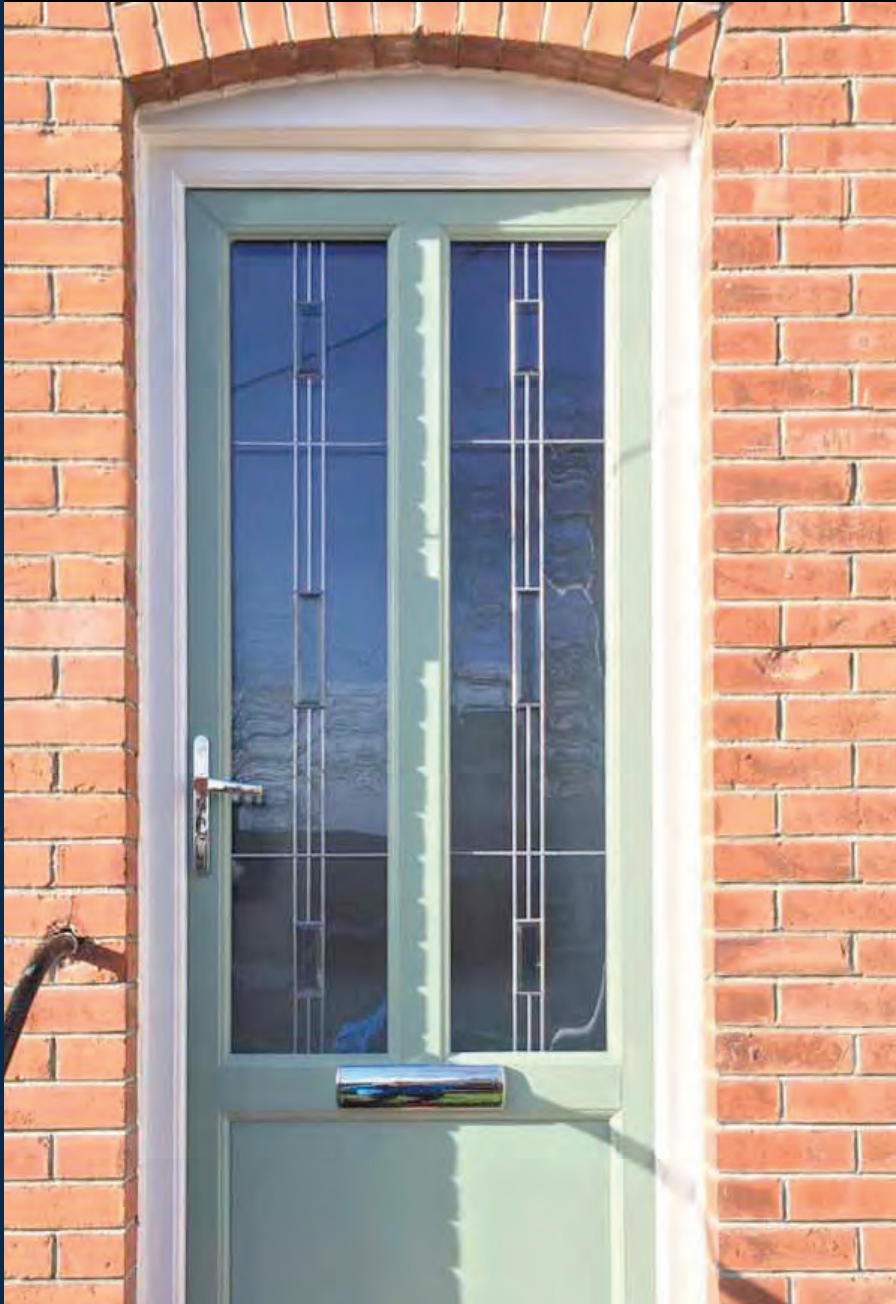

More Styles More Inspiration