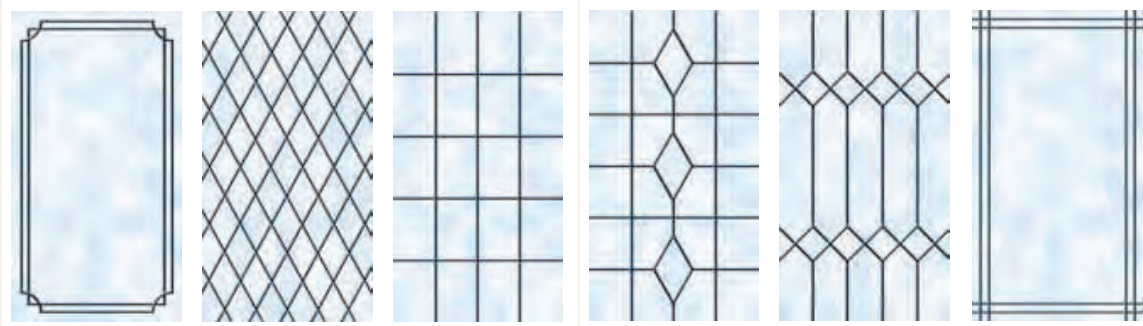

Beck Brown
(Black)

Irish Oak

Golden Oak

Rosewood

Bannion & Sons
Established Over 30 years

Glazing

Often entrance door design is dictated by the need for extra light, or the desire to retain the original period design.

Our door range not only gives you a terrific choice of colours and designs but the flexibility of our glazing options allow you to either 'go create' a new look or stay classic and authentic.

The options are simply vast and include plain glass, obscured, coloured, etched glass, leaded and bevelled designs. All of these include a multitude of variations so you are sure to find something to suit the style of your door and property.

Decorative Glazing

Coloured and bevelled glass designs can offer a traditional appearance, whilst more simplistic etched glass designs give a contemporary look.

The dimensions of these glass patterns can be adapted to suit the style of your chosen door with half, dual, and full height glazed panels.