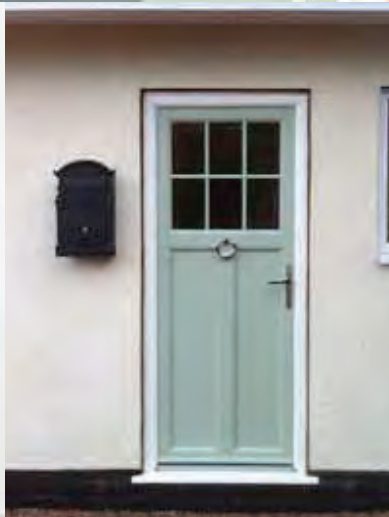

The Sudbury

The Sudbury door follows a more classic layout and as such is one of the more versatile options in terms of its suitability for a wide spectrum of property styles.

You may choose to stick to a simple, minimalist look using clear or perhaps etched glass or alternatively add a splash of colour and creativity choosing from a vast range of available decorative glass options.

Stable Door

Another popular choice from the complete range of 23 styles is The Newton. Retaining classic features on your property may be important. This elegant style, with its exaggerated proportions is often used in conjunction with a vertical glass design to create a really strong identity.

SD9G

SD10G

SD11G

SD12G

The above designs are for guidance only, please speak to your consultant for advice on the full range of options.

More Styles More Inspiration

French Doors and Patio Doors

Style Selector